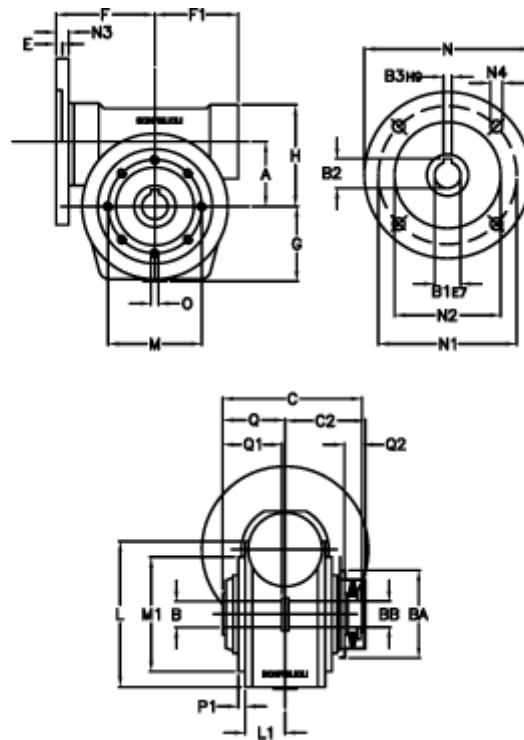

Article number: 390204400772336

Description: Worm Gear with Torque Limiter
VF 44-L2-P-7-P63B14

Measures

a = 44.60	C2 = 48	L1 = 35.0	O = M6x8
B = 18	Description = VF 44P-xx-63B14	m = 65	P1 = 2.0
B1 E7 = 11	E = 2.0	M1 = 50	Q = 32.0
B2 = 12.8	F = 65	N = 90	Q1 = 32
B3 H9 = 4	F1 = 54	N1 = 75	Q2 = 12
BA = 40	g = 51	N2 = 60	
BB H7 = 11	H = 71.0	N3 = 8.0	
C = 79	L = 80.0	N4 = 5,5	